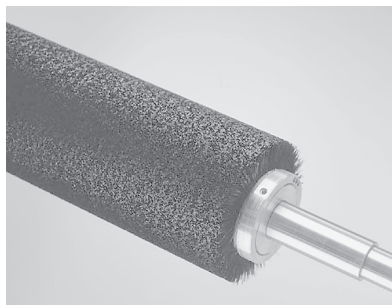

FINZER ROLLER™

Woodworking Brush Solutions

Exclusively designed for White Wood Sanding, Stain Denibbing, Sealer Scuff Sanding, Stain Leveling, Stain Wiping, Panel Cleaning and Distressing, **Finzer Roller's** extensive line of **Woodworking Brushes** has the solution for your wood finishing applications.

Abrasive Brush
Irregular Surfaces

Wire Brush

Tampico – Stain Wiping
Panel Cleaning

Stain Wiping
Boars Hair

Stain Leveling
Tufted Nylon

Anti-Static Nylon Panel Cleaning

For more information on these and other products & services offered by Finzer Roller, please email, call or check out our website: