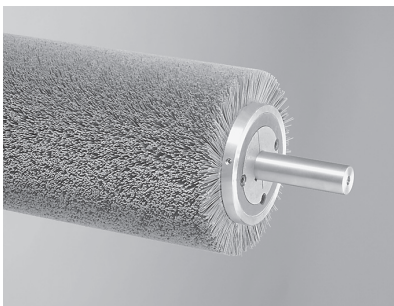

FINZER ROLLER™

Woodworking Brush Solutions

Exclusively designed for White Wood Sanding, Stain Denibbing, Sealer Scuff Sanding, Stain Leveling, Stain Wiping, Panel Cleaning and Distressing, **Finzer Roller's** extensive line of **Woodworking Brushes** has the solution for your wood finishing applications.

- **New or Re-bristle service**
- **Patented bristle bonding**
- **Custom designs**
- **Multiple bristle designs, patterns and densities**
- **Uniform trim**
- **Dynamically balanced components**

White Wood Sanding
UV Scuffing - Stain Denibbing

Abrasive Brush
Irregular Surfaces

Wire Brush

Tampico – Stain Wiping
Panel Cleaning

Stain Wiping
Boars Hair

Stain Leveling
Tufted Nylon

Anti-Static Nylon Panel Cleaning

For more information on these and other products & services offered by Finzer Roller, please email, call or check out our website: